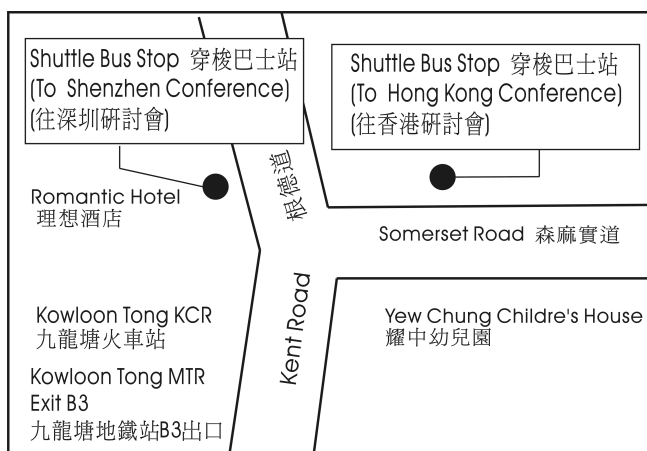

Travel to and from the Conference Venue

Free shuttle bus services between Royal Park Hotel, Regal Riverside Hotel, Kowloon Tong and Tai Po Campus is available according to the following schedule: (Participants are required to arrive at the boarding point at least 10 minutes before the departure time. Seats will be offered on a first-come-first-served basis.)

30 November (Friday)		
Kowloon Tong / Hotels → HKIED	R.1	08:00 Kowloon Tong → HKIED
	R.2	08:15 Royal Park Hotel → HKIED
	R.3	08:20 Regal Riverside Hotel → HKIED
HKIED → Kowloon Tong / Hotels	R.1	17:45 HKIED → Kowloon Tong
	R.2	17:45 HKIED → Royal Park Hotel
	R.3	17:45 HKIED → Regal Riverside Hotel

Free Shuttle Bus from Hong Kong to Shenzhen

(For registered Shenzhen Conference Participants only)

1 December (Saturday)		
Hong Kong → Shenzhen	R.1	07:30 Kowloon Tong → Shenzhen
	R.2	07:00 Royal Park Hotel → 07:05 Regal Riverside Hotel → 07:30 HKIED → Shenzhen
Shenzhen → Hong Kong	R.1	20:30 Shenzhen → Kowloon Tong
	R.2	20:30 Shenzhen → HKIED → Royal Park Hotel → Regal Riverside Hotel

*R: Route

Conference participants please wait in advance at the following boarding points:

Kowloon Tong Boarding Points

HKIED Boarding Point